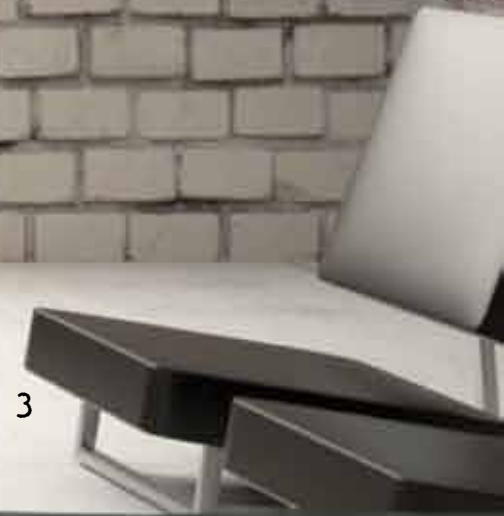

Sofa 2

Stuhl 3

Bastian Basté
—designed and made in germany

Premium Leder

Tisch 3

Sofa 2

Stuhl 3

Bastian Basté
---designed and made in germany